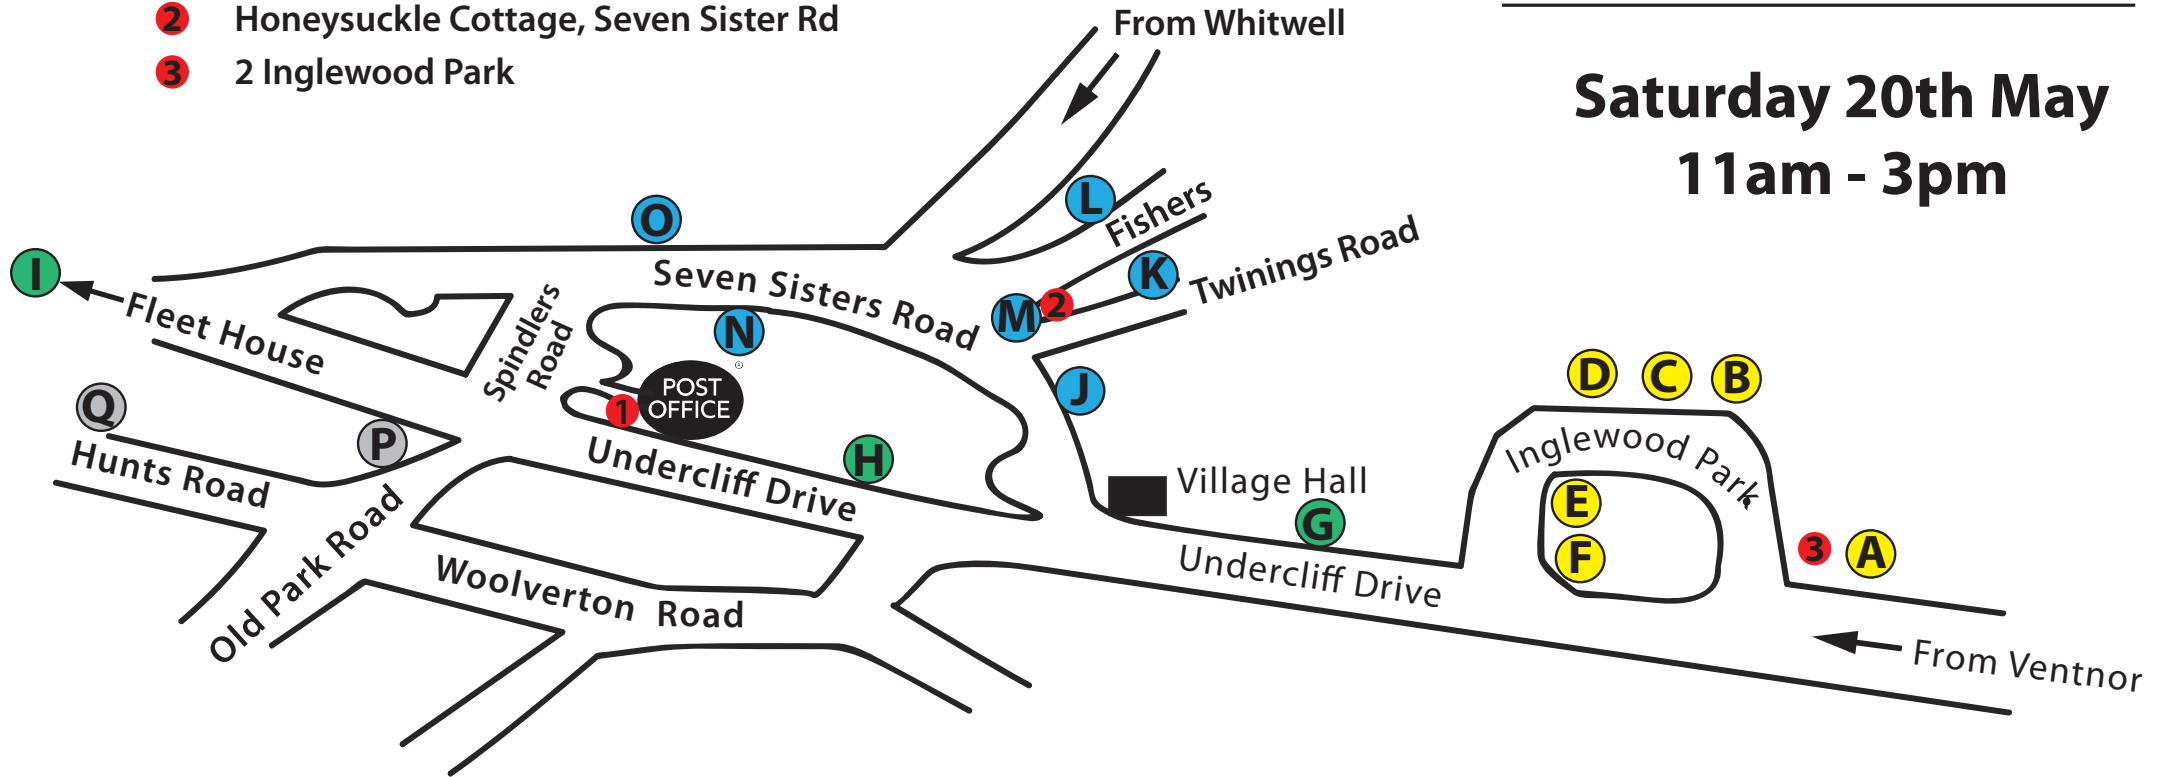

Map Collection Points

- 1** Post Office
- 2** Honeysuckle Cottage, Seven Sister Rd
- 3** 2 Inglewood Park

ST LAWRENCE GARAGE GALLOP MAP

**Saturday 20th May
11am - 3pm**

- A** 2 Inglewood Park *2 Lloyd Loom Bedside Cabinets*
- B** 12 Inglewood Park *Pictures & Ceramics*
- C** 16 Inglewood Park *Silverplate Cutlery Set and Pilates Balls*
- D** 20 Inglewood Park *'Lots of items'*
- E** 29 Inglewood Park *Audio, Books & Mirrors*
- F** 33 Inglewood Park *Garden & Craft Sundries*
- G** Spring Cottage, Undercliff Drive *'Lots of items'*
- H** Rocklands, Undercliff Drive *'Lots of items'*
- I** Fleet House, Undercliff Drive *'Lots of items'*
(2nd House beyond the landslip turning point (.5 mile))

- J** Maple Cottage, Seven Sisters Rd.
- K** 2 Twining Road *Plants*
- L** 3 Fishers *Vintage sewing machines, household effects*
- M** Honeysuckle Cottage, Seven Sisters Rd. *'Lots of items'*
- N** The Coast House, Seven Sisters Road *'Lots of items'*
- O** Springbank, Seven Sisters Rd. *Mirrors, Curtains*
- P** Sunnymead, Old Park Road.
- Q** Madeira, Hunts Road. *(Large White House on Hunts Road)*
- POST OFFICE** Post Office & Store, Spindlers Rd. PO38 1XD
REFRESHMENTS